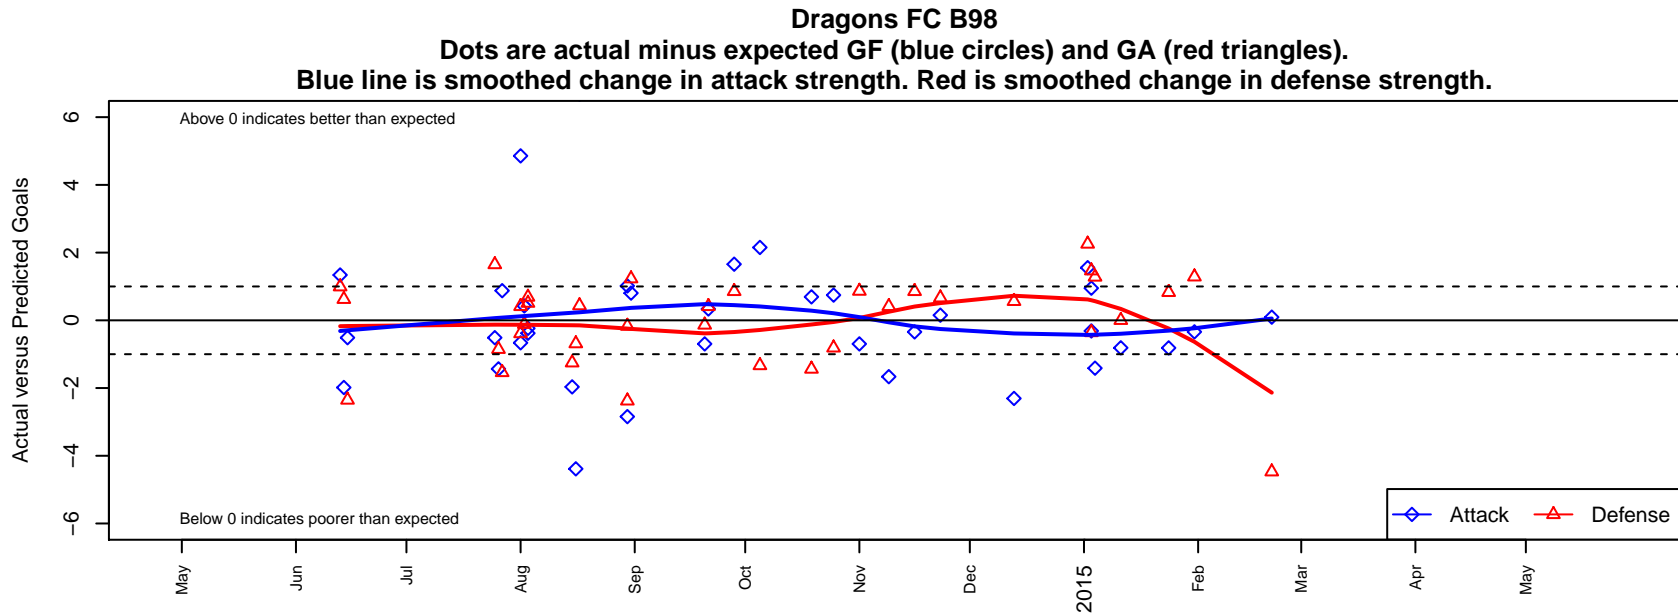

Dragons FC B98

Dragons FC
 Seattle, WA
 B98 total strength=1660
 attack=20.42 defense=19.05
 fall league = PSPL Classic 1 U16
 notes= SU S Black;

alt names used:
 DragonsFC 98
 DRAGONS FC DRAGONSFC B98
 Dragons FC B98
 Dragons
 Dragons FC [B98]
 DRAGONS FC DRAGONSFC B98 (WA)
 TACOMA UNITED DRAGONS (WA)

**attack and defense variance (black dot)
relative to other teams
and top 10 in region**

**attack and defense rating
relative to others at age
and all opponents in last 13 months**

Performance relative to 13 month average