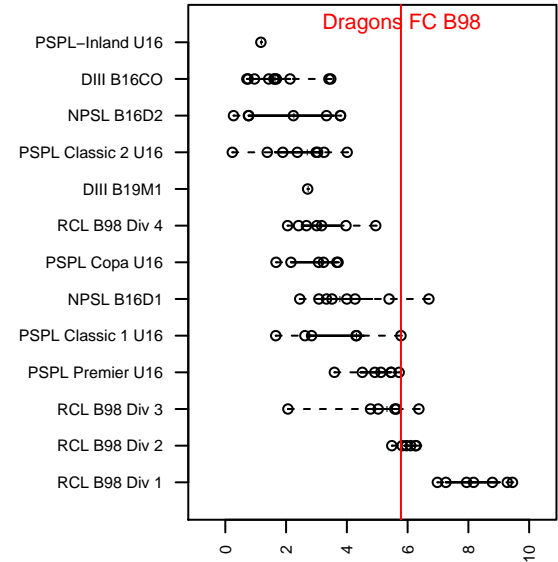

Dragons FC B98

Dragons FC
 Seattle, WA
 B98 total strength=1660
 attack=20.42 defense=19.05
 fall league = PSPL Classic 1 U16
 notes= SU S Black;

alt names used:
 DragonsFC 98
 DRAGONS FC DRAGONSFC B98
 Dragons FC B98
 Dragons
 Dragons FC [B98]
 DRAGONS FC DRAGONSFC B98 (WA)
 TACOMA UNITED DRAGONS (WA)

Venues played:
 2014 Starfire Spring Classic BU16
 2014 Sounders FC Cup BU16
 2014 WA Rush Cup B16 Silver U16
 2014 Skagit Super Cup U16 Gold
 2014 Starfire Labor Day Cup U16
 2014 PSPL Classic 1 U16
 2014 PacNW Winter Classic Premier U16
 2014 WA Cup U16 Gold U16

**attack and defense variance (black dot)
relative to other teams
and top 10 in region**

**attack and defense rating
relative to others at age
and all opponents in last 13 months**

Performance relative to 13 month average